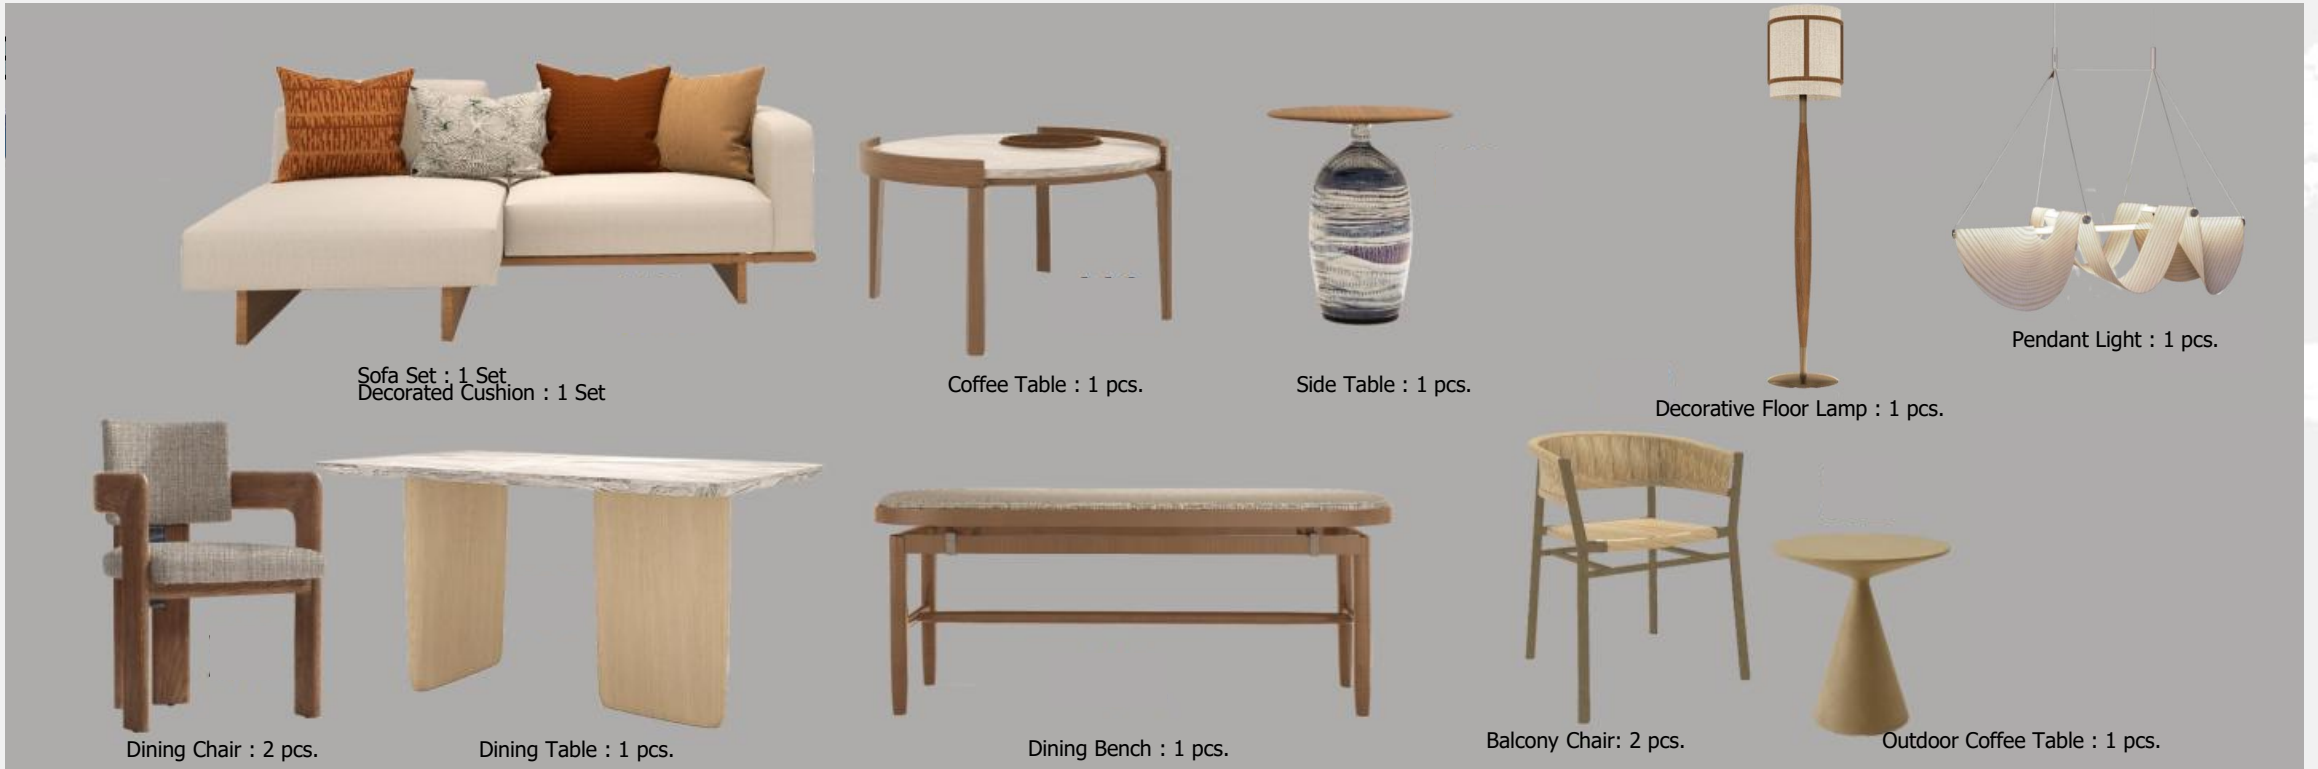

PEYLAA

PHUKET

AUTOGRAPH COLLECTION®
RESIDENCES

List of Furniture & Lighting

1-Bedroom

1-Bedroom type A

- Referencing the products used in the Sales Gallery Peylaa Phuket, Autograph Collection Residences
- This information in this document may be subject to changes, as approved by the authorities or the developer, without prior notice.

Image intended for marketing purposes only.

1-Bedroom : Living Room

List of Furniture & Lighting

- Referencing the products used in the Sales Gallery Peylaa Phuket, Autograph Collection Residences
- This information in this document may be subject to changes, as approved by the authorities or the developer, without prior notice.

*Image intended for marketing purposes only.

2-Bedroom : Living Room

List of Furniture & Lighting

Armchair : 1 pcs.

Side Table : 1 pcs.

Coffee Table : 1 pcs.

Sofa Set : 1 Set
Decorated Cushion : 1 Set

Dining Chair : 6 pcs.