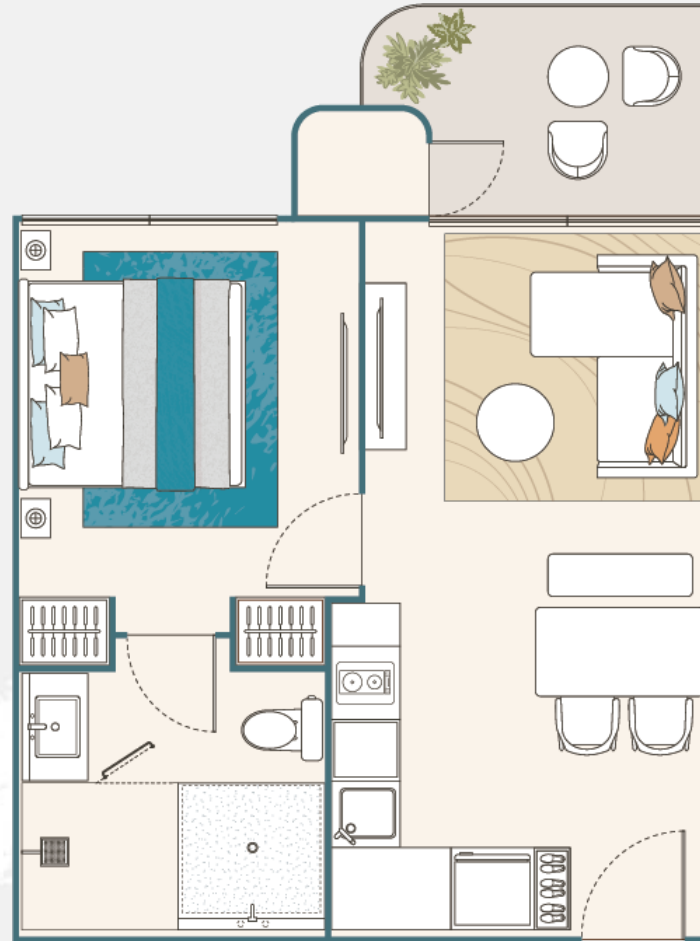

PEYLAA

PHUKET

AUTOGRAPH COLLECTION®
RESIDENCES

List of Furniture & Lighting

1-Bedroom

1-Bedroom type A

- Referencing the products used in the Sales Gallery Peylaa Phuket, Autograph Collection Residences
- This information in this document may be subject to changes, as approved by the authorities or the developer, without prior notice.

Image intended for marketing purposes only.

1-Bedroom : Living Room

List of Furniture & Lighting

- Referencing the products used in the Sales Gallery Peylaa Phuket, Autograph Collection Residences
- This information in this document may be subject to changes, as approved by the authorities or the developer, without prior notice.

1-Bedroom : Bedroom

Decoration

Headboard wall art

Decorative wall art

- Referencing the products used in the Sales Gallery Peylaa Phuket, Autograph Collection Residences
- This information in this document may be subject to changes, as approved by the authorities or the developer, without prior notice.

*Image intended for marketing purposes only.

2-Bedroom : Living Room

List of Furniture & Lighting

Armchair : 1 pcs.

Side Table : 1 pcs.

Coffee Table : 1 pcs.

Sofa Set : 1 Set
Decorated Cushion : 1 Set

Dining Chair : 6 pcs.